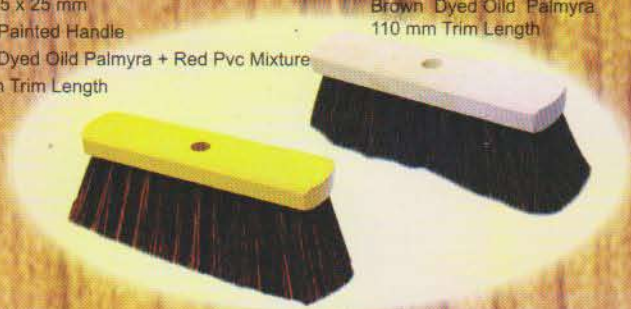

WAR 089

305 x 75 x 25 mm
Yellow Painted Handle
Brown Dyed Oil Palmyra + Red Pvc Mixture
110 mm Trim Length

WAR 086

305 x 75 x 25 mm
Natural Handle
Brown Dyed Oil Palmyra
110 mm Trim Length