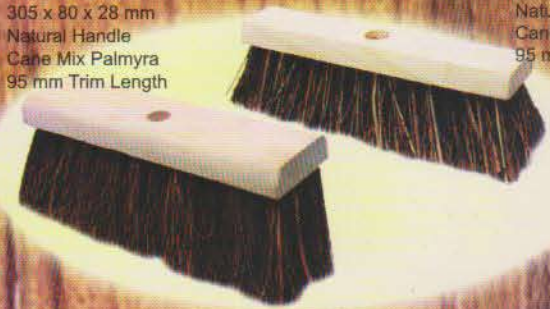

BROOMS

Quality and Craftsmanship-Service and Reliability is what make us....Warna

These Brooms can also be customized to your own samples, designs or stamped with your brand name.

WAR 085

305 x 80 x 28 mm
Natural Handle
Cane Mix Palmyra
95 mm Trim Length

WAR 084

330 x 65 x 24 mm
Natural Handle
Cane Mix Palmyra
95 mm Trim Length